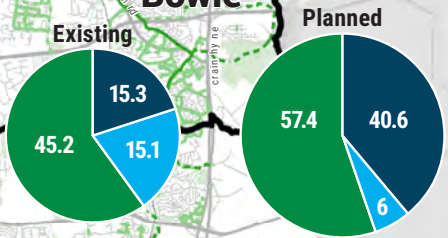

Map H, Figure 2:
Geographic Distribution in Park Service Areas in Miles

Primary Recreation Secondary

2 College Park/Hyattsville

1 Laurel

4 Cheverly/ New Carrollton

3 Seabrook/ Bowie

5 Central PGC inside Beltway

6 Largo/ Upper Marlboro

7 Suitland

8 Oxon Hill/ Accokeek

9 Clinton/ Brandywine