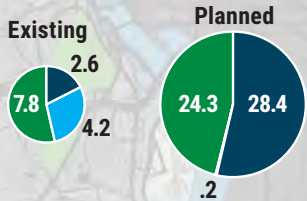

Map H, Figure 2:
Geographic Distribution in Park Service Areas in Miles

Primary Recreation Secondary

2 College Park/Hyattsville

1 Laurel

4 Cheverly/ New Carrollton

3 Seabrook/ Bowie

5 Central PGC inside Beltway