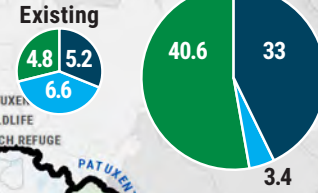

Map H, Figure 2:
Geographic Distribution in Park Service Areas in Miles

Primary Recreation Secondary

2 College Park/Hyattsville

1 Laurel

4 Cheverly/ New Carrollton

3 Seabrook/ Bowie

5 Central PGC inside Beltway

6 Largo/ Upper Marlboro

7 Suitland

8 Oxon Hill/ Accokeek

9 Clinton/ Brandywine