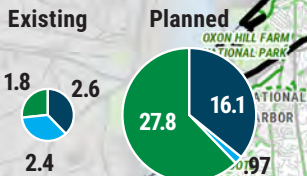

Map H, Figure 2:
Geographic Distribution in Park Service Areas in Miles

Primary Recreation Secondary

2 College Park/Hyattsville

1 Laurel

4 Cheverly/ New Carrollton

3 Seabrook/ Bowie

5 Central PGC inside Beltway

6 Largo/ Upper Marlboro

7 Suitland

8 Oxon Hill/ Accokeek

9 Clinton/ Brandywine