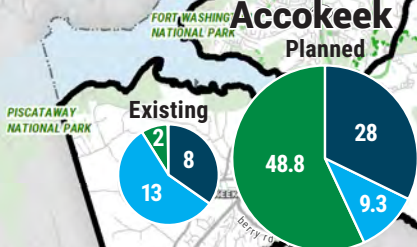

Map H, Figure 2:
Geographic Distribution in Park Service Areas in Miles

Primary Recreation Secondary

2 College Park/Hyattsville

1 Laurel

4 Cheverly/ New Carrollton

3 Seabrook/ Bowie

5 Central PGC inside Beltway

6 Largo/ Upper Marlboro

7 Suitland

8 Oxon Hill/ Accokeek

9 Clinton/ Brandywine