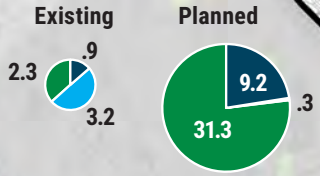

Map H, Figure 2:
Geographic Distribution in Park Service Areas in Miles

Primary Recreation Secondary

2 College Park/Hyattsville

1 Laurel

4 Cheverly/ New Carrollton

3 Seabrook/ Bowie

5 Central PGC inside Beltway

6 Largo/ Upper Marlboro

7 Suitland

8 Oxon Hill/ Accokeek

9 Clinton/ Brandywine