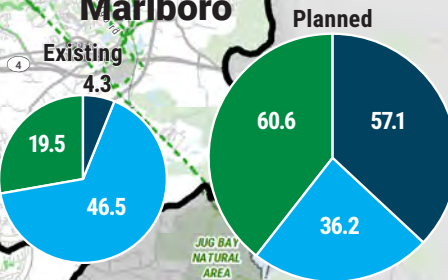

Map H, Figure 2:
Geographic Distribution in Park Service Areas in Miles

Primary Recreation Secondary

2 College Park/Hyattsville

1 Laurel

4 Cheverly/ New Carrollton

3 Seabrook/ Bowie

5 Central PGC inside Beltway

6 Largo/ Upper Marlboro

7 Suitland

8 Oxon Hill/ Accokeek

9 Clinton/ Brandywine