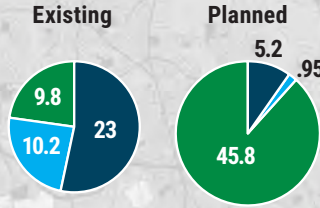

Map H, Figure 2:
Geographic Distribution in Park Service Areas in Miles

Primary Recreation Secondary

2 College Park/Hyattsville

1 Laurel

4 Cheverly/ New Carrollton

3 Seabrook/ Bowie

5 Central PGC inside Beltway

6 Largo/ Upper Marlboro

7 Suitland

8 Oxon Hill/ Accokeek

9 Clinton/ Brandywine